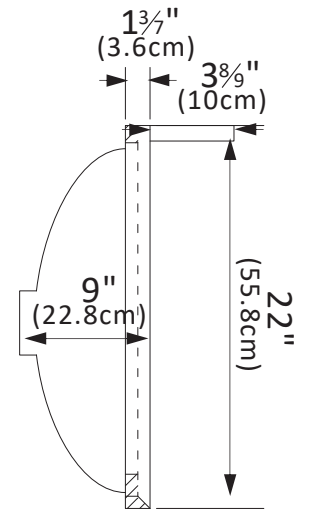

INSTALLATION SPECIFICATION

Sku:	706143-CTP-GW
Product Dimensions:	43"W x 22"D x 9"H
Sink-External Dimension:	20 ⁷ / ₈ "W x 14 ³ / ₄ "D x 8 ¹ / ₄ "H
Sink-Internal Dimension:	17 ⁵ / ₇ "W x 11 ⁵ / ₈ "D x 6 ⁵ / ₇ "H
Countertop Thickness:	1 ³ / ₇ "
Drain Hole Diameter:	φ 1 ⁷ / ₉ "
Weight:	90.2 lbs
Material:	Engineered Stone
Color Finish:	Grain White (GW)
Edge Polishing:	Flat Edge
Faucet Hole Spacing (in.) :	Single Hole
Sink:	Single Sink

Malaga 43"x22"

Bathroom Vanity Top

All measurements are approximate. Measurements may vary +/- 1/2

Backsplash