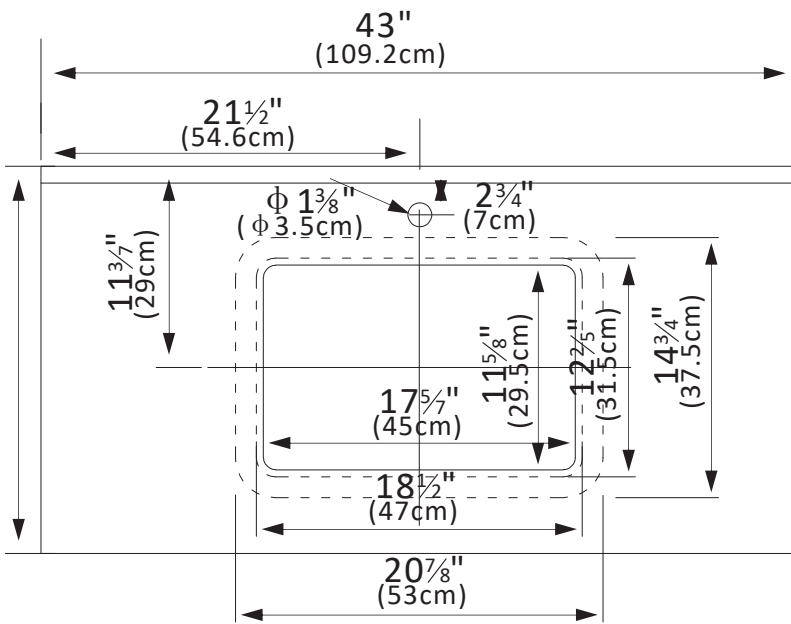

INSTALLATION SPECIFICATION

Sku:	706143-CTP-GW
Product Dimensions:	43"W x 22"D x 9"H
Sink-External Dimension:	20 ⁷ / ₈ "W x 14 ³ / ₄ "D x 8 ¹ / ₄ "H
Sink-Internal Dimension:	17 ⁵ / ₇ "W x 11 ⁵ / ₈ "D x 6 ⁵ / ₇ "H
Countertop Thickness:	1 ³ / ₇ "
Drain Hole Diameter:	φ 1 ⁷ / ₉ "
Weight:	90.2 lbs
Material:	Engineered Stone
Color Finish:	Grain White (GW)
Edge Polishing:	Flat Edge
Faucet Hole Spacing (in.) :	Single Hole
Sink:	Single Sink

Malaga 43"x22"

Bathroom Vanity Top

All measurements are approximate. Measurements may vary +/- 1/2

Backsplash